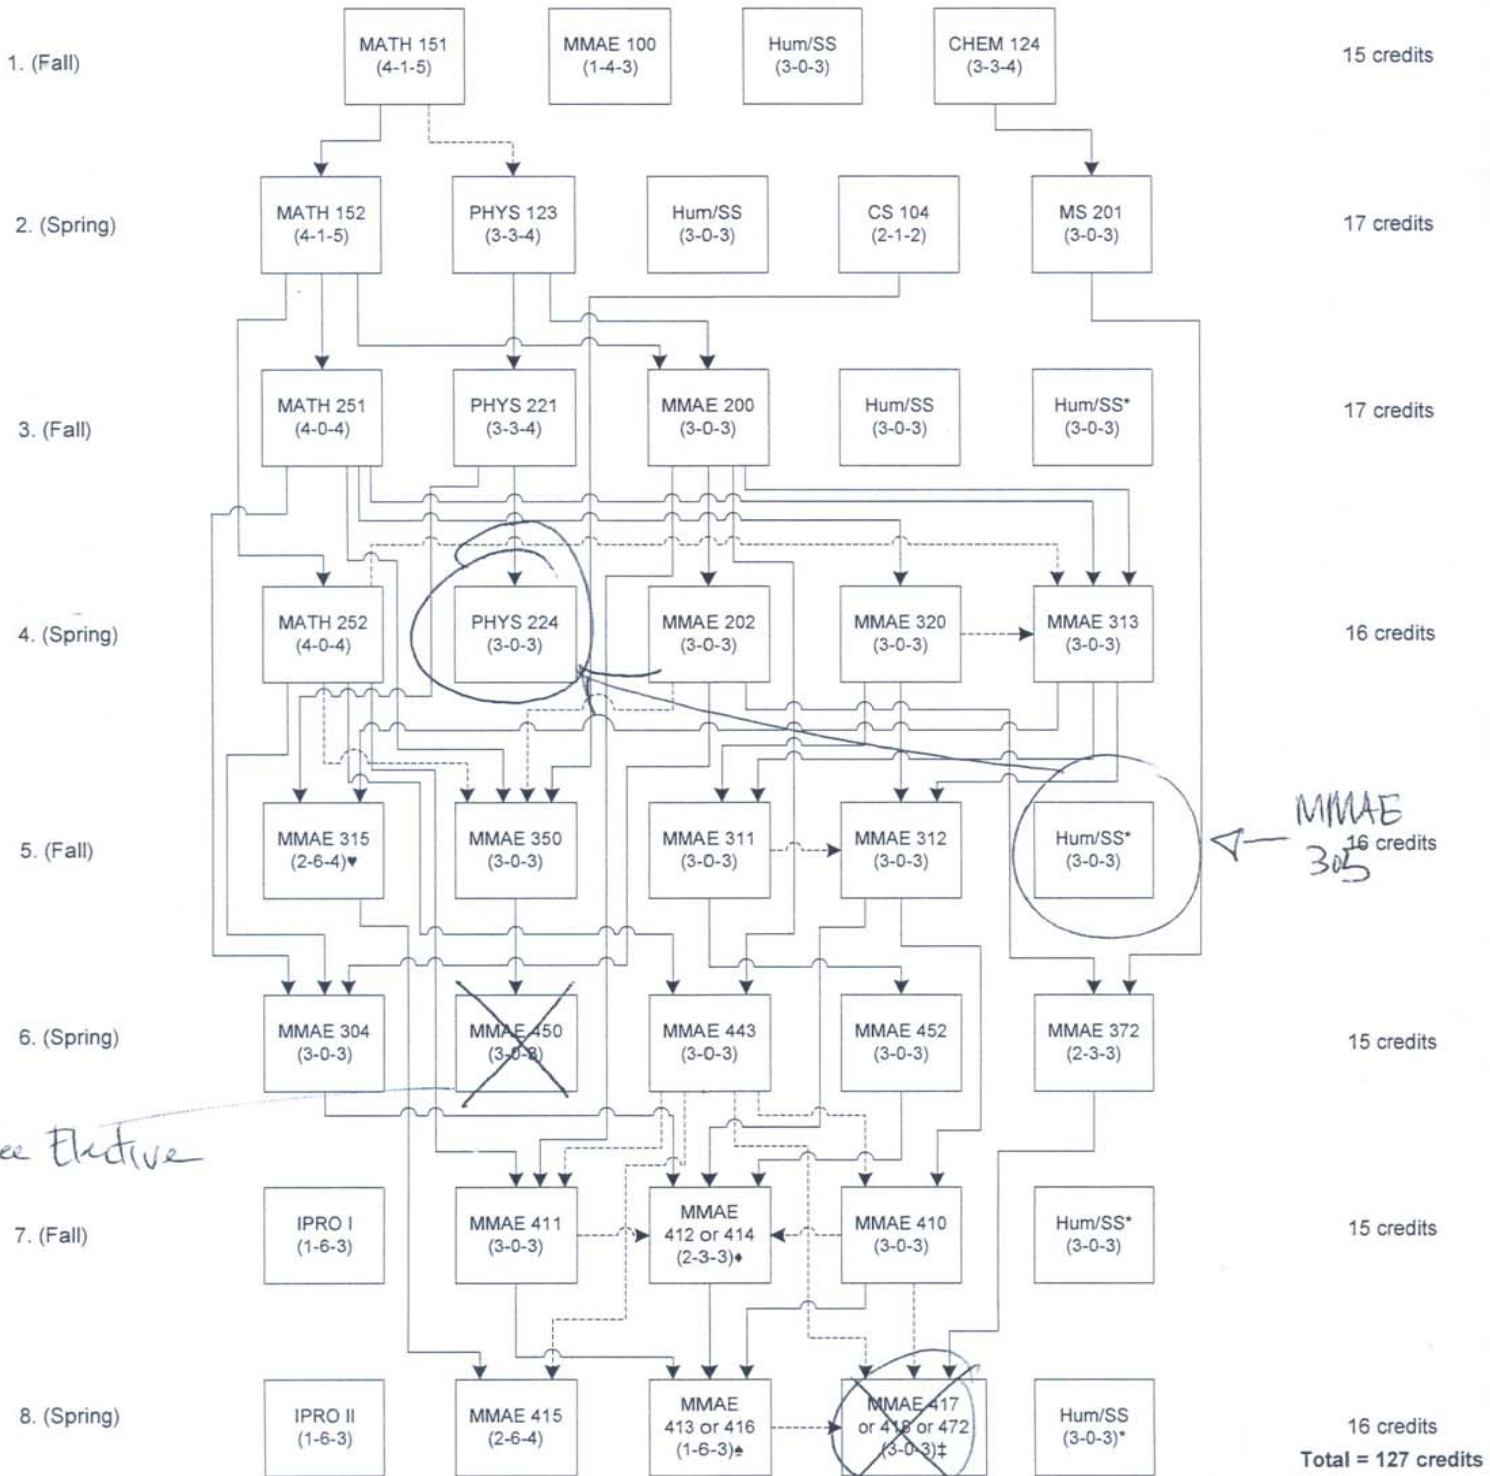

MMAE 410
MMAE 411
MMAE 412
MMAE 414

Spring Only
MMAE 304
MMAE 372
MMAE 413
MMAE 415

MMAE 416
MMAE 450
MMAE 452
MMAE 472

Infrequent Springs Only
MMAE 417
MMAE 418

Prerequisite →

Concurrent Prerequisite - - - - - →

TECH ELECTIVE

Free Elective

MMAE 305 16 credits